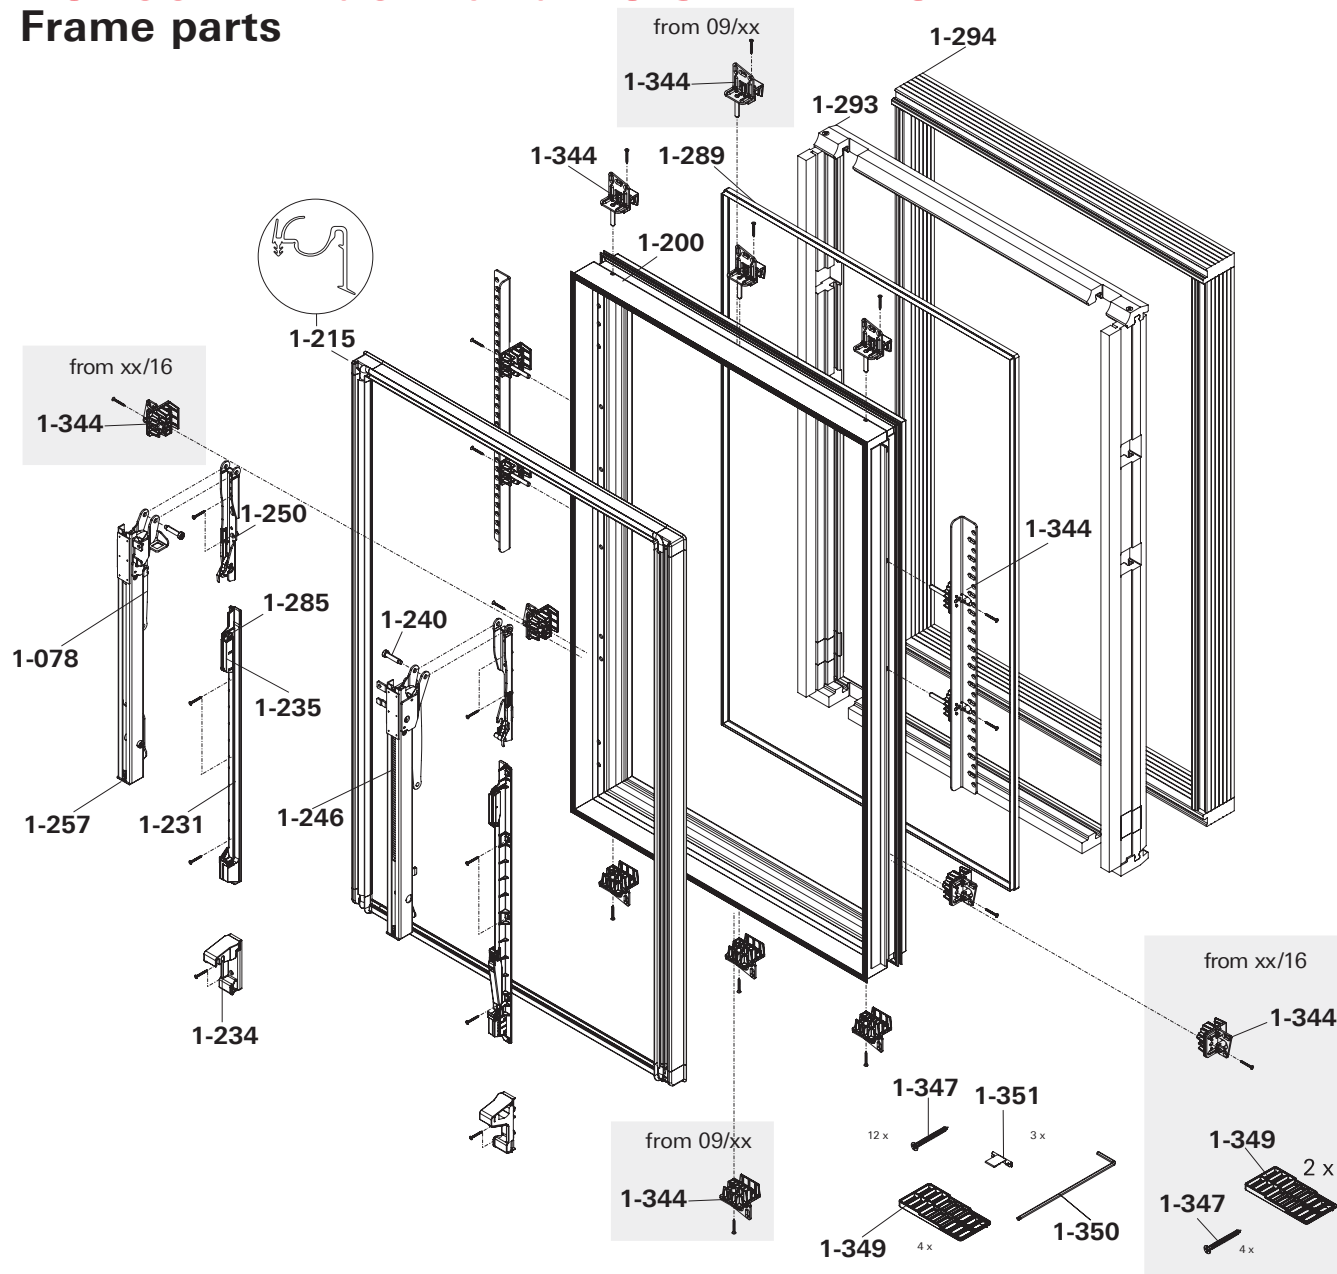

R8 roof window and R8 SA in PVC

Frame parts

1-200	Frame		
1-215	Frame-cover gasket		
1-231	Slide bar	▼	
1-234	Striker block	▼	
1-240	Folding bearing bolt	▼	
1-246	Operation arm	▼	
1-250	Folding lever bearing	▼	
1-289	Foil connection		
1-293	Insulation block		
1-294	Insulation block extension		
1-344	Installation corner-bracket		
1-347	Attachment screws		
1-349	Step wedge		
1-350	Tension key		
1-351	Attachment clips		
1-257	Spring bearing		
1-235	Striker block, additional	▼	
1-078	Gas pressure spring		
1-285	Gas spring bracket	▼	

▼ - Specify from the inside the left or right

X - can not be ordered separately. See offer / order

When ordering always transmit complete data carrier!