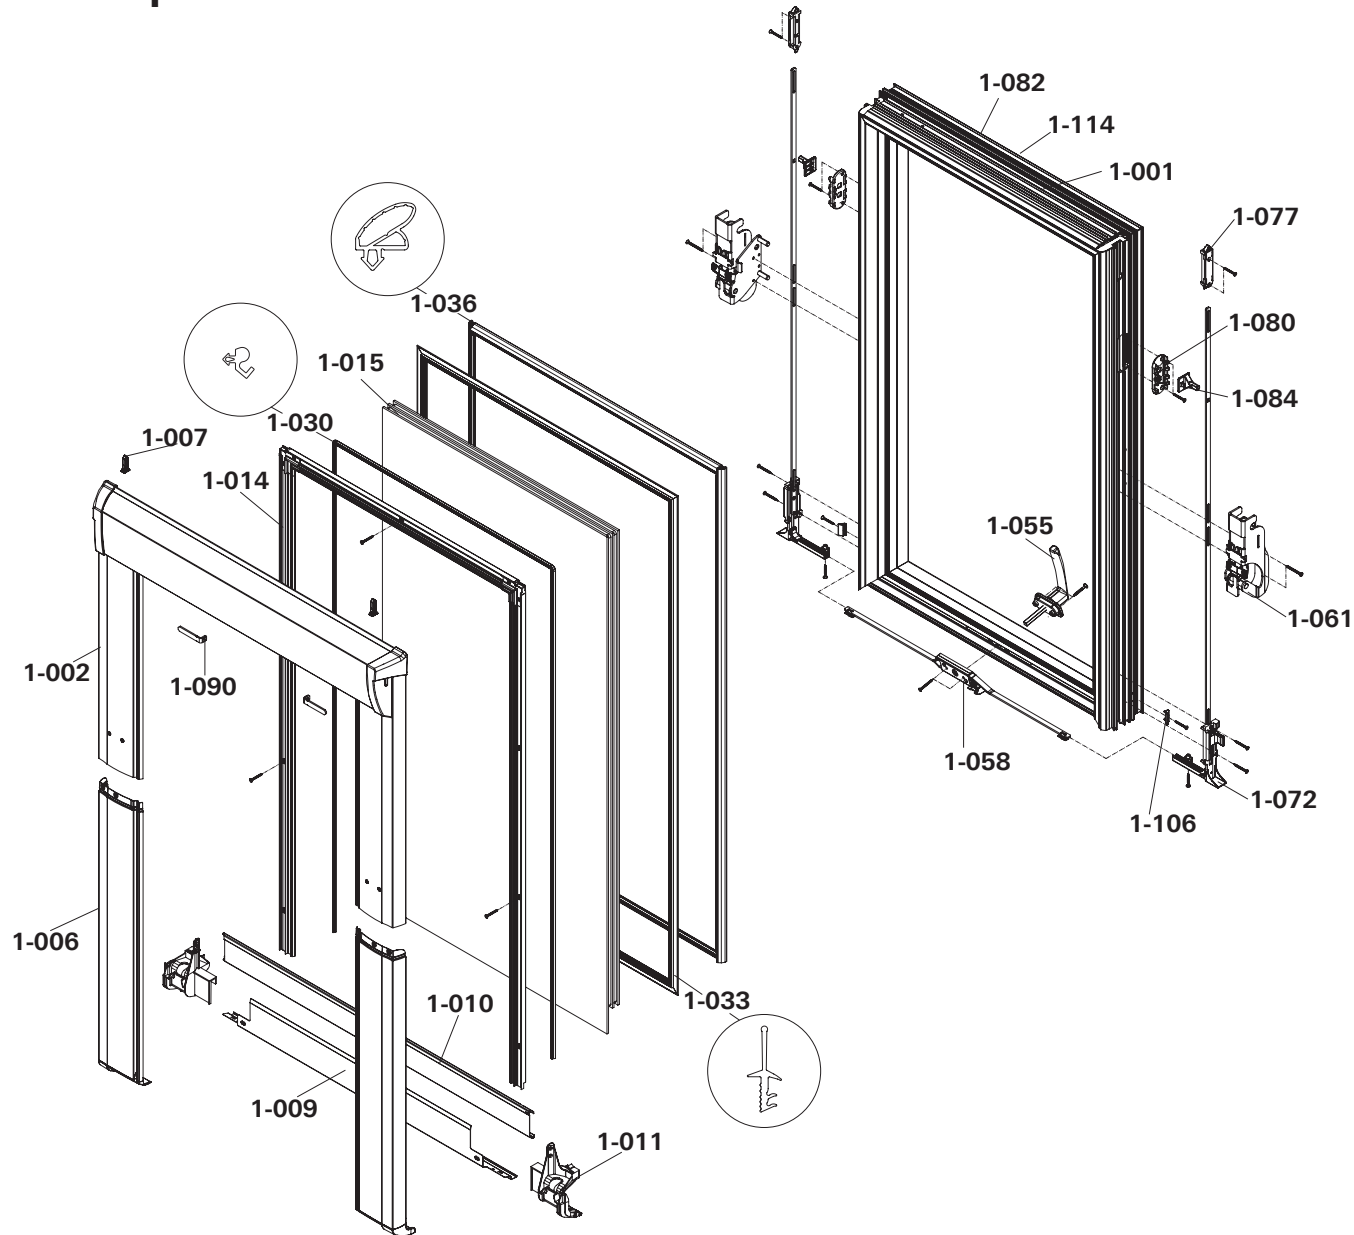

## Sash components

1-001	Sash frame		
1-002	Sash cover sheet, top		
1-006	Sash sheet, lateral, bottom	↙	
1-007	Locking pin		
1-009	Glass protection cover		
1-010	Sash plate, bottom, diagonal		
1-011	Support-brace	↙	
1-014	Glazing frame		(x)
1-015	Insulating glass		X
1-030	Glass seal, outer		
1-033	Sash seal		
1-036	Additional sash seal		
1-055	Window handle		
1-058	Espagnolette		
1-061	Tilt/pivot bearing	↙	
1-072	Corner drive complete	↙	
1-077	Striker	↙	
1-080	Bolt guide		
1-084	Connector		
1-090	Spring retaining bolt		
1-106	Sash sheet, lateral, bottom		
1-082	Fan complete		
1-114	Fan grill		